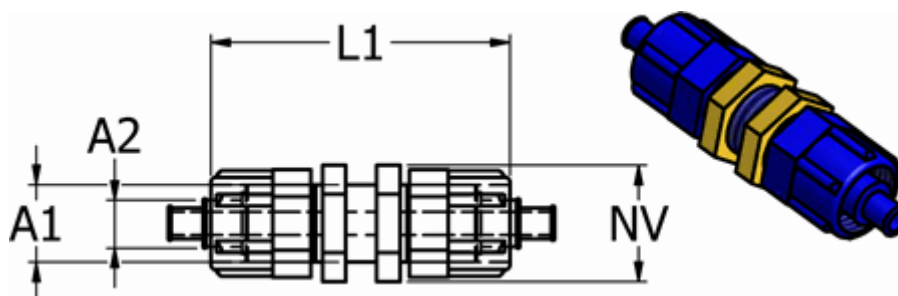

Data Sheet

Article number: 58615888

Description: Push-on fitting POM 15.888, Ø12/9
straight bulkhead plastic, blue

Measures

For hose A2 =	12/9
L1	= 60
NV	= 19
Thread A1	= M16x1